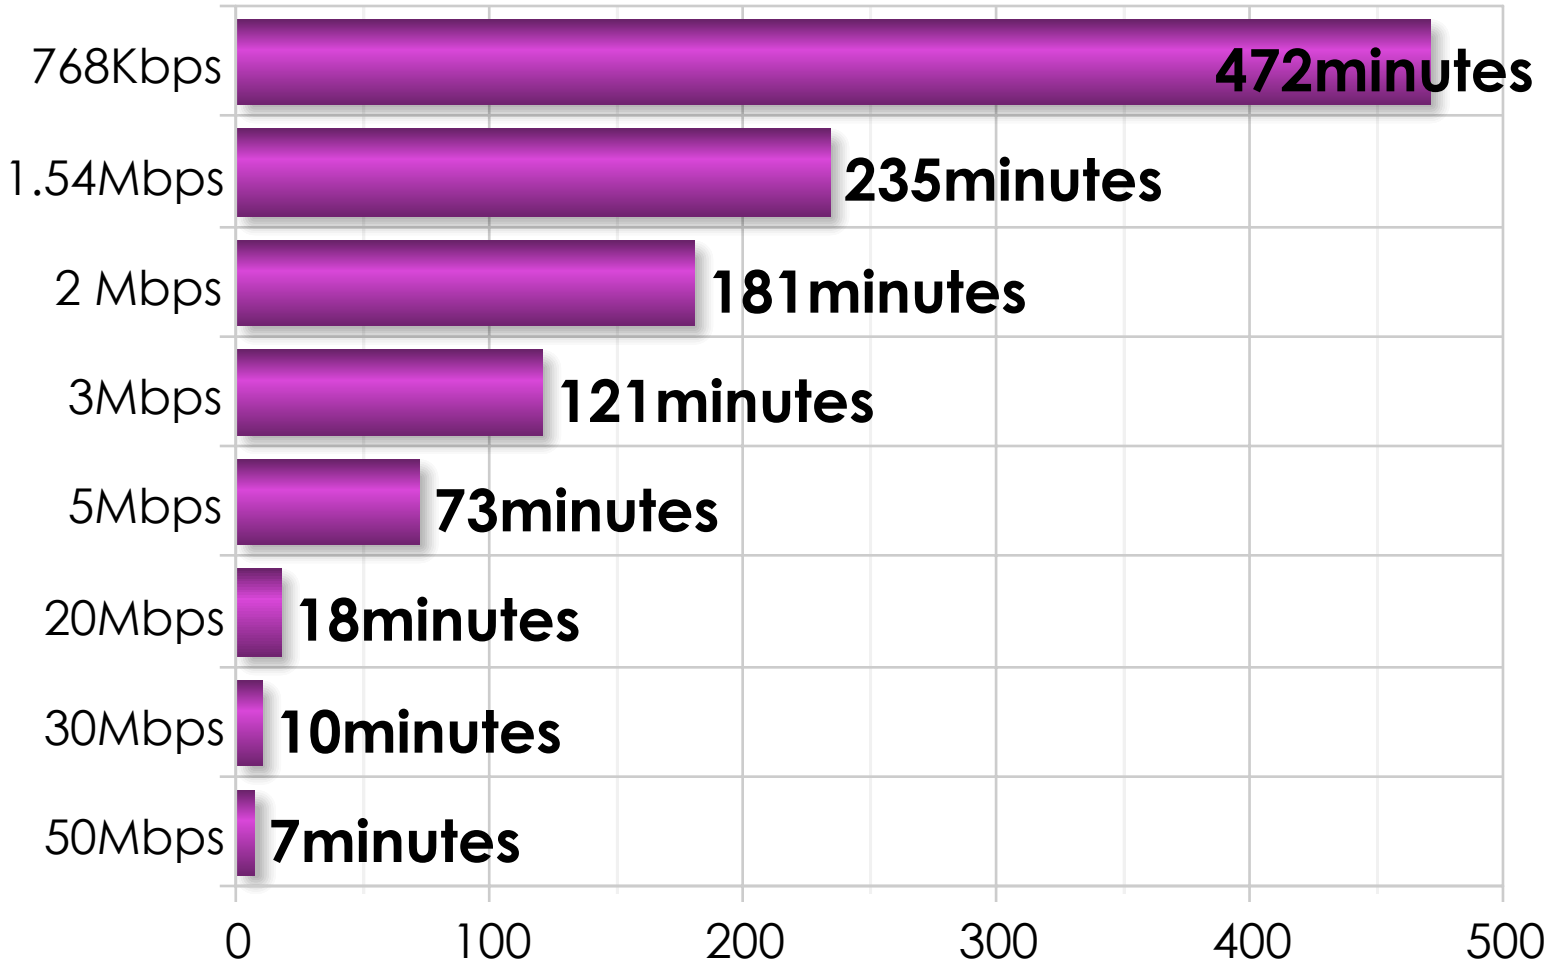

Minutes to Upload an Hour of SD Video*

*Encoded at 5Mbps, Uploaded at 80% Network Capacity